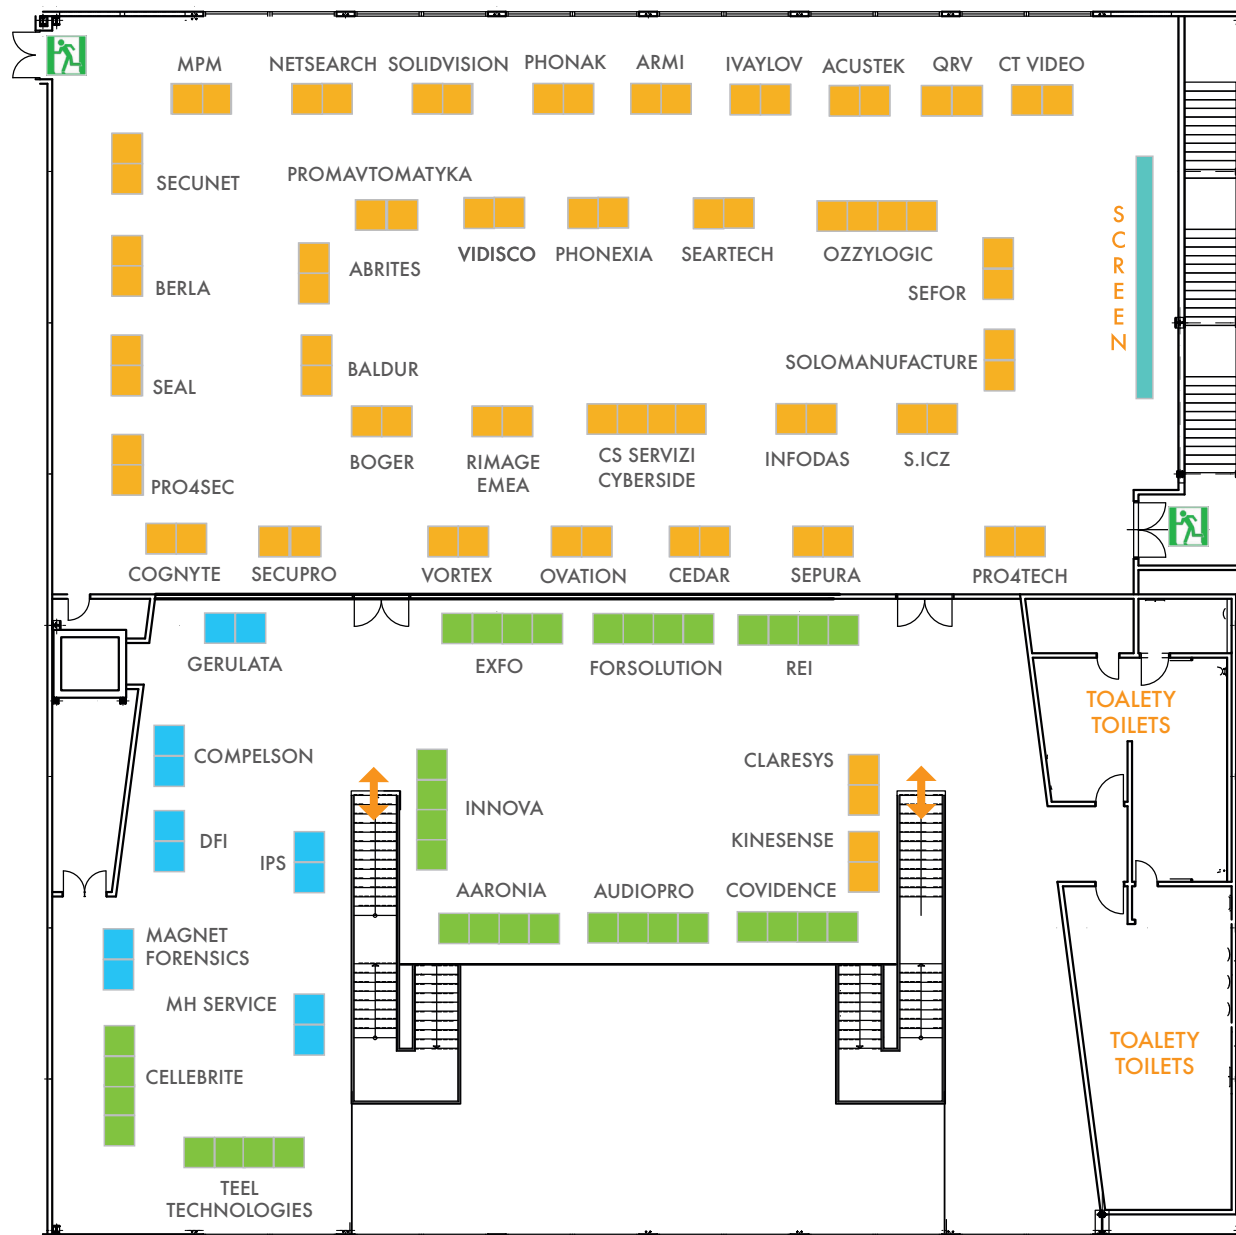

1. PATRO 1. FLOOR

 GENERAL PARTNER

 EXHIBITOR

 EXHIBITOR FORENSICS

PVA
EXPO PRAHA

 emergency exit
 nouzový východ