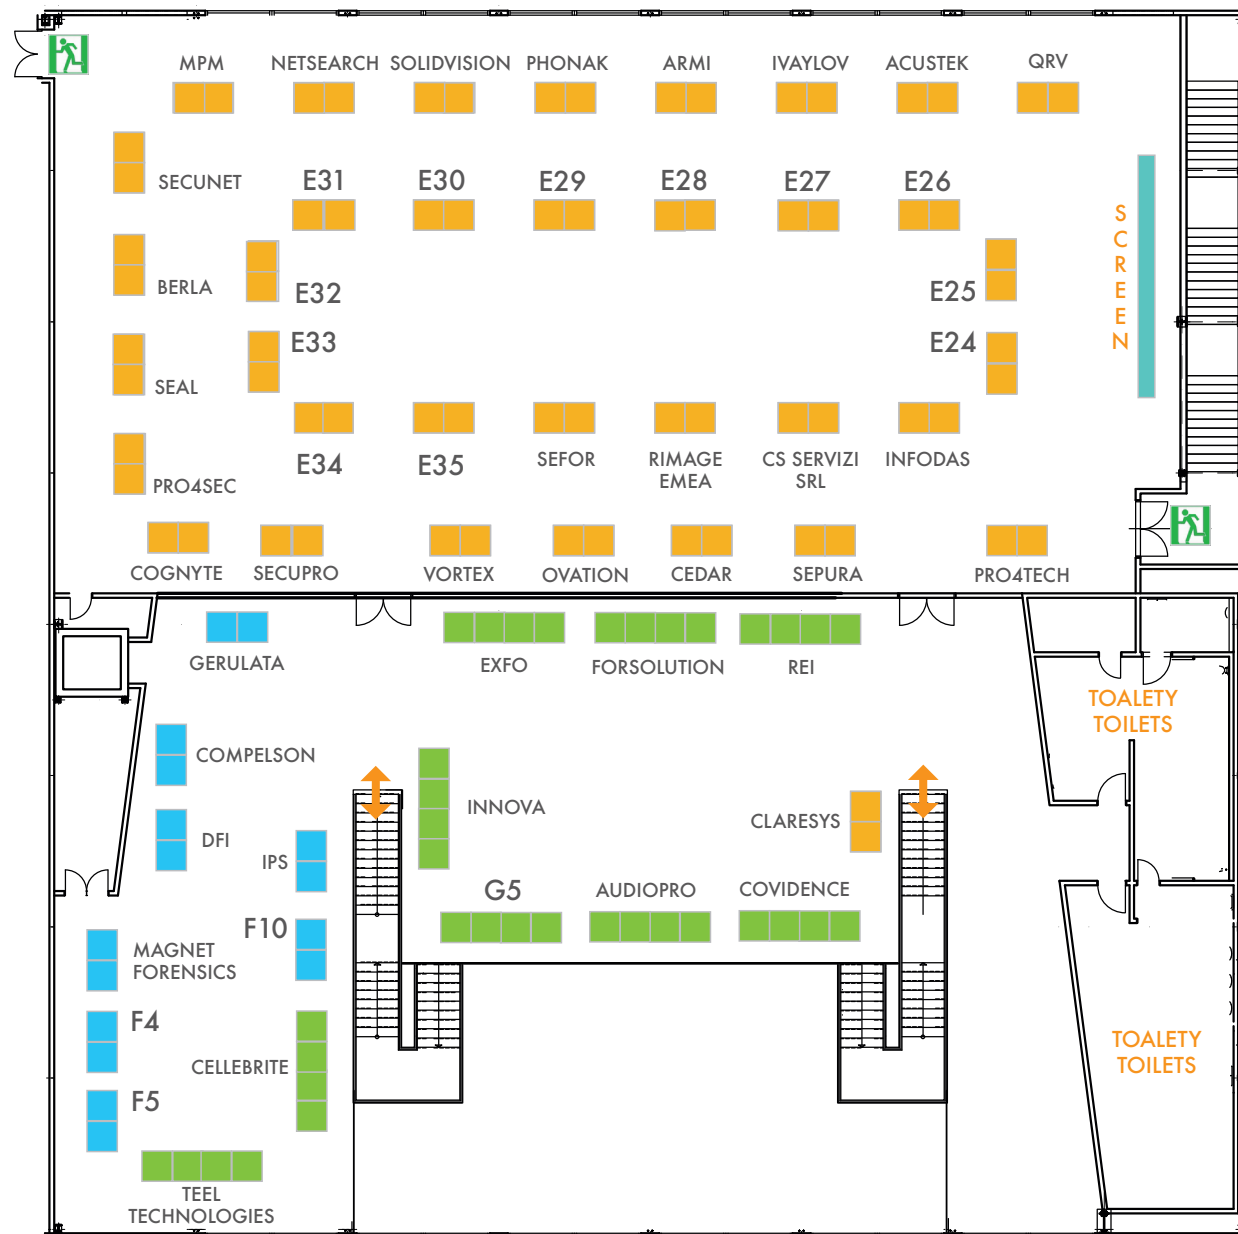

1. PATRO 1. FLOOR

 GENERAL PARTNER

 EXHIBITOR

 EXHIBITOR FORENSICS

PVA
EXPO PRAHA

 emergency exit
 nouzový východ